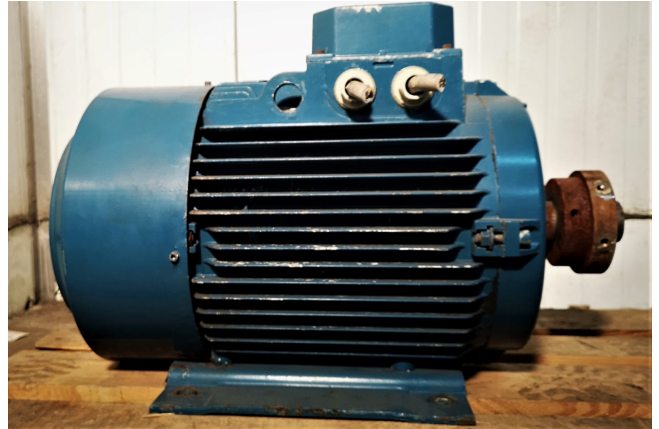

## Specifications

Brand	ABB
Type	MBT200L
kW	30
RPM	1475
Size & Weight	750x410x500 mm (LxWxH)
50 Hz / 60 Hz	50 // 60 Hz
Stock	1

### Used ABB MBT200L

Used ABB MBT200L electric motor with 30 kW and 1475 RPM at 50 Hz and 35 kW with 1775 RPM at 60 Hz. Sizes: 750x410x500 mm (LxWxH). Weight: 190 kg.